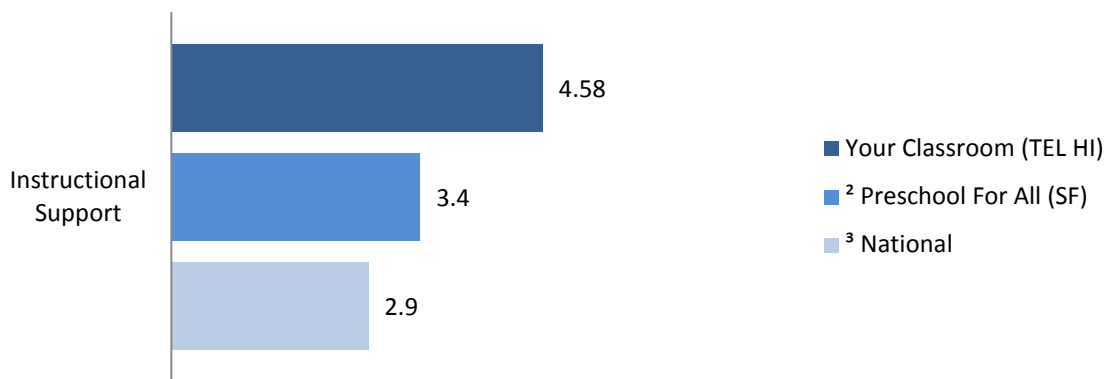

CLASS™ Pre-K Observation Report

The following graphs show your domain scores compared to local and national average domain scores. Local and national averages are derived from family childcare and center based scores.