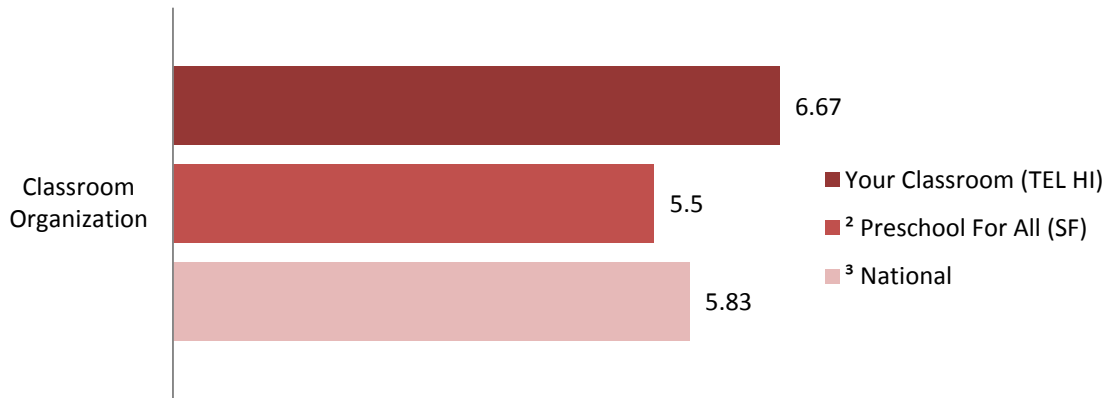

CLASS™ Pre-K Observation Report

The following graphs show your domain scores compared to local and national average domain scores. Local and national averages are derived from family childcare and center based scores.